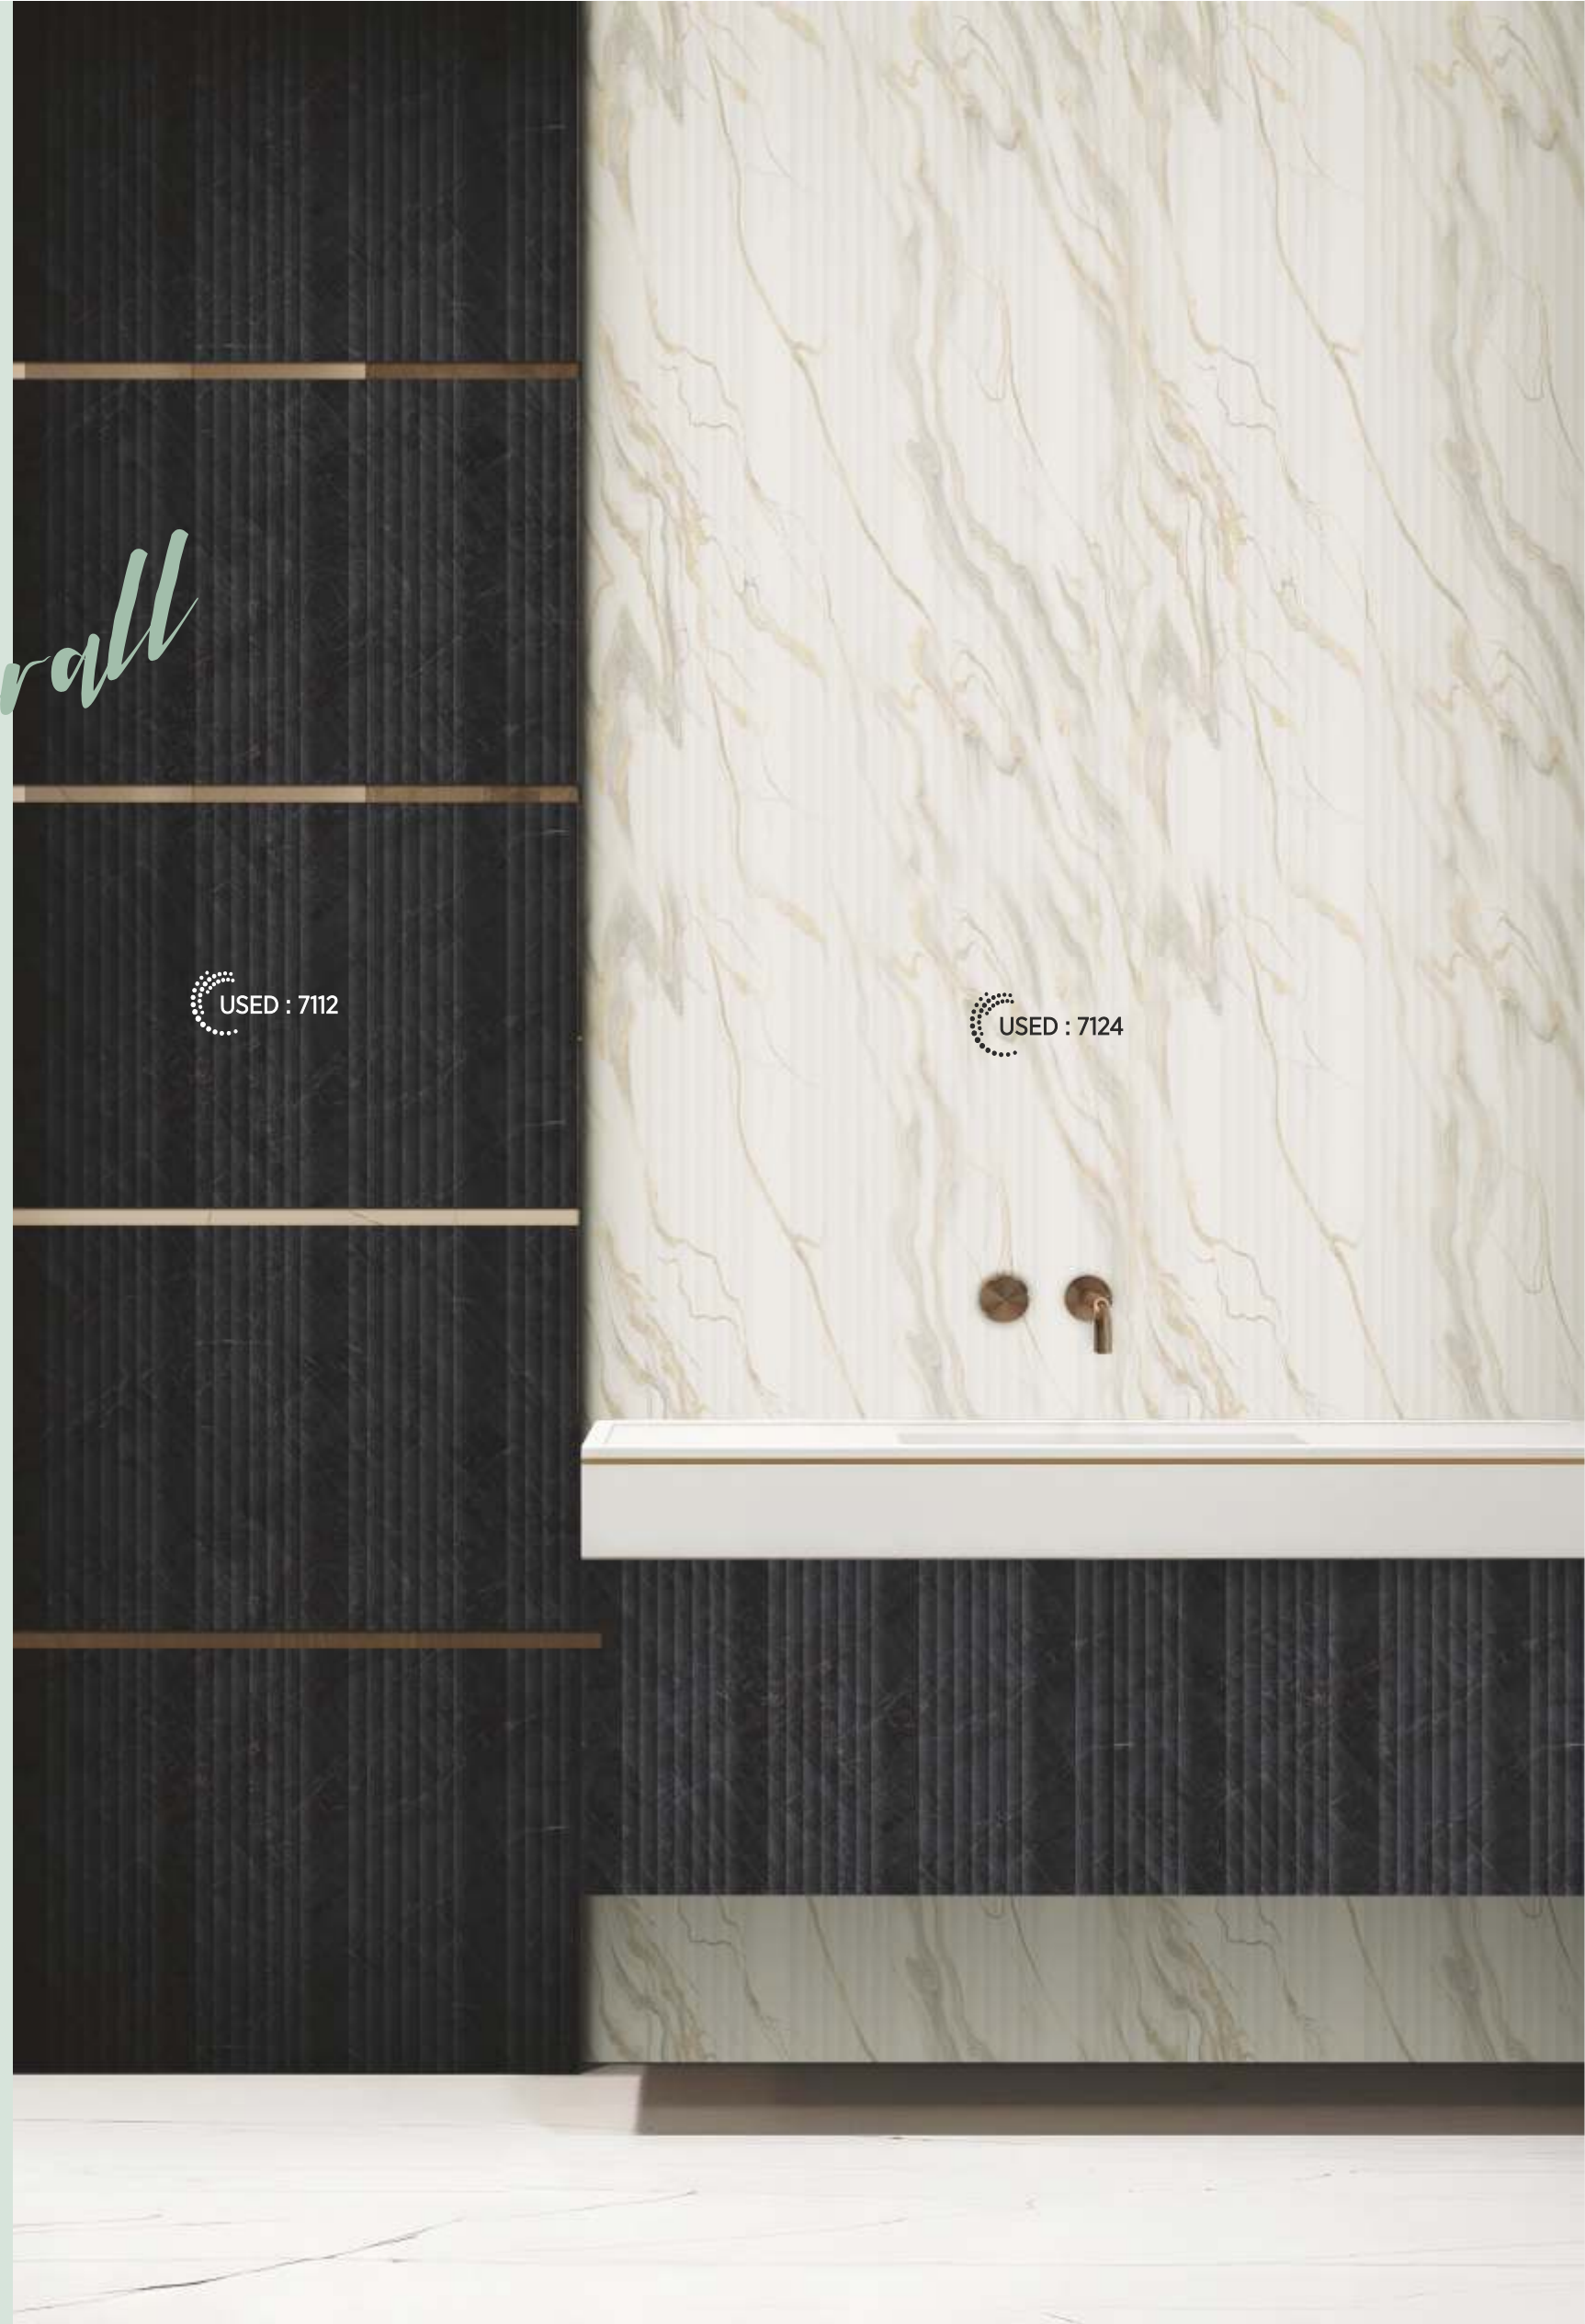

Not just laminates.
A lifestyle you can touch.

Entrhall

USED : 7112

USED : 7124

RIVETING EDGE
OF INNOVATION