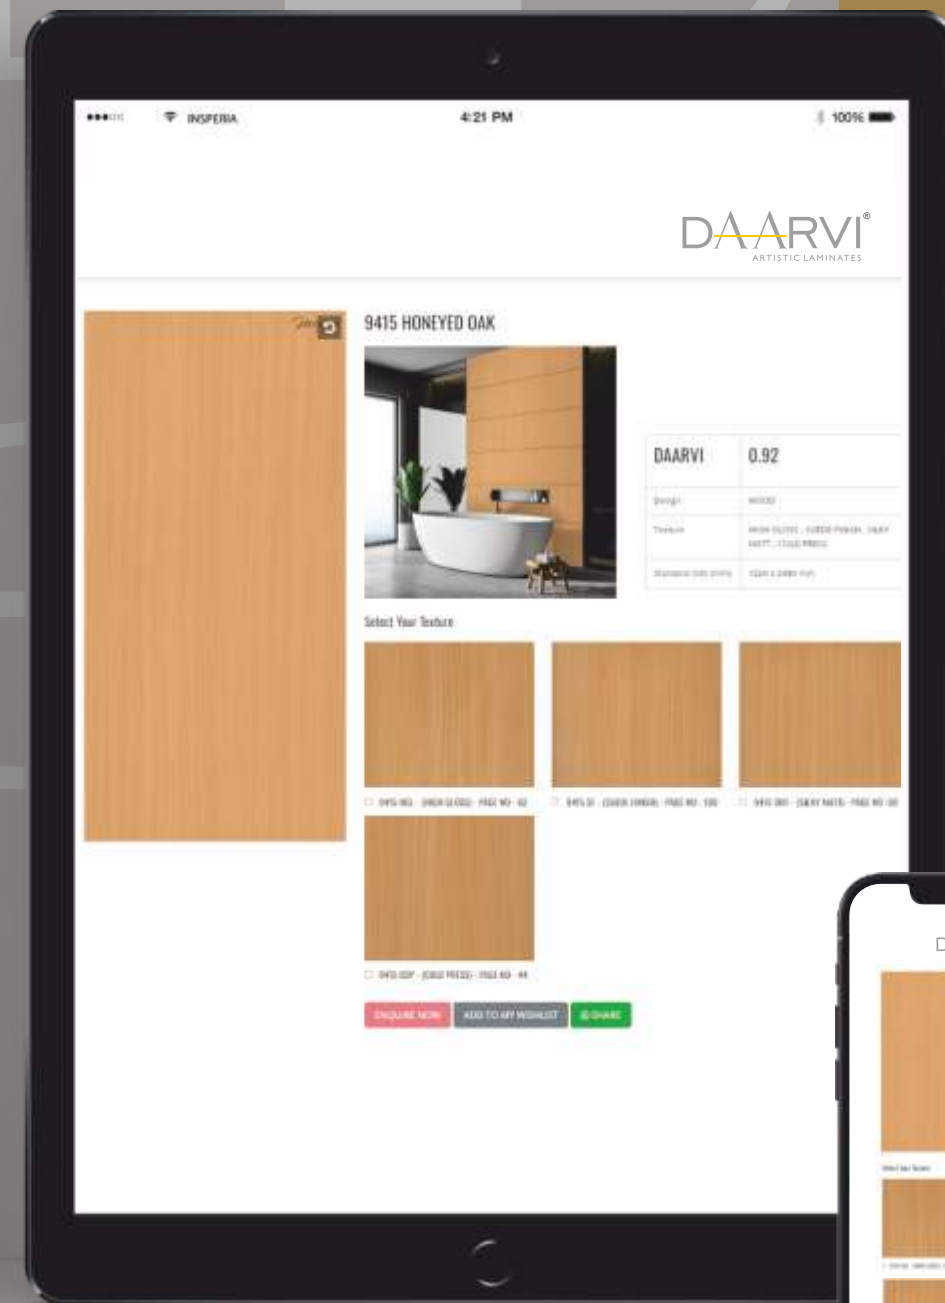

MAR
VELO

Browse laminate brilliance

Laminate solutions for a stylish and modern living

Click for laminate luxury

Our designs are the perfect fusion of aesthetics and practicality

DIGITAL LOOK

Digital technology has revolutionized the world of laminate designs, offering a multitude of advantages through its 360-degree capabilities. Firstly, it enables realistic visualization, allowing customers to experience a lifelike representation of the laminate design from every angle. This immersive experience empowers customers to make informed decisions and envision the final outcome in their space. Additionally, the interactive nature of 360-degree digital technology allows users to explore various perspectives, zoom in or out, and rotate the design, providing a comprehensive understanding of its appearance.